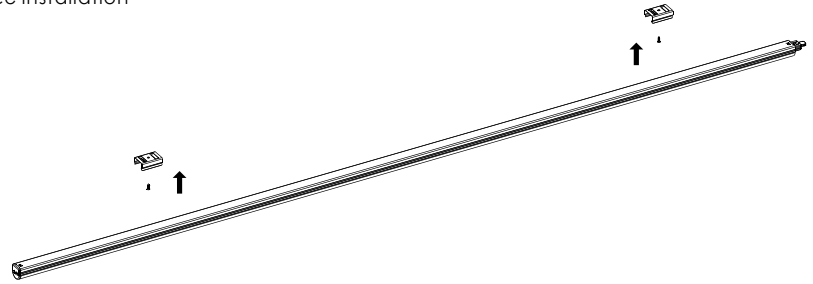

Shelf lighting ACCENT

Installation

Non-magnetic
surface installation