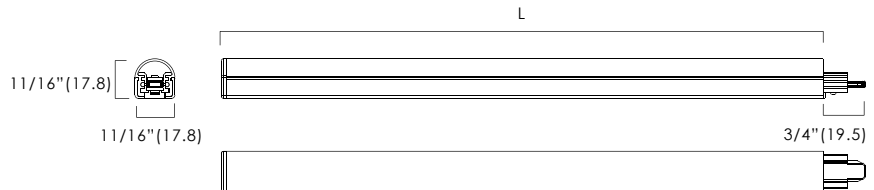

## ACCENT

- Super-slim
- Line voltage fixture
- Smooth continuous lighting
- End-to-end connection
- Easy installation option
- Linkable, max. linkable length: 60'
- 4W/ft, 440lm/ft(@4000K)
- Lifetime: 50,000hrs(ta=95°F, 35°C)
- Ta: -4°F~95°F (-20°C~35°C)
- Material: Aluminum Alloy
- Other color temp available

### Dimensions: (inches/mm)

### How to order using our catalog numbers

Example: ACCENT-1130K

Series	Length	CCT (K)	Beam Angle	Finish	Installation
ACCENT	11 - 10.4"(265mm)	30K - 3000K 40K - 4000K	[blank] - 110°	[blank] - Natural Aluminum	[blank] - Mounting Clips
	22 - 21.3"(540mm)				
	32 - 31.9"(810mm)				
	44 - 43.8"(1111.5mm)				