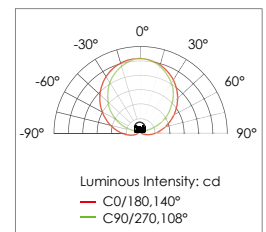

Photometrics